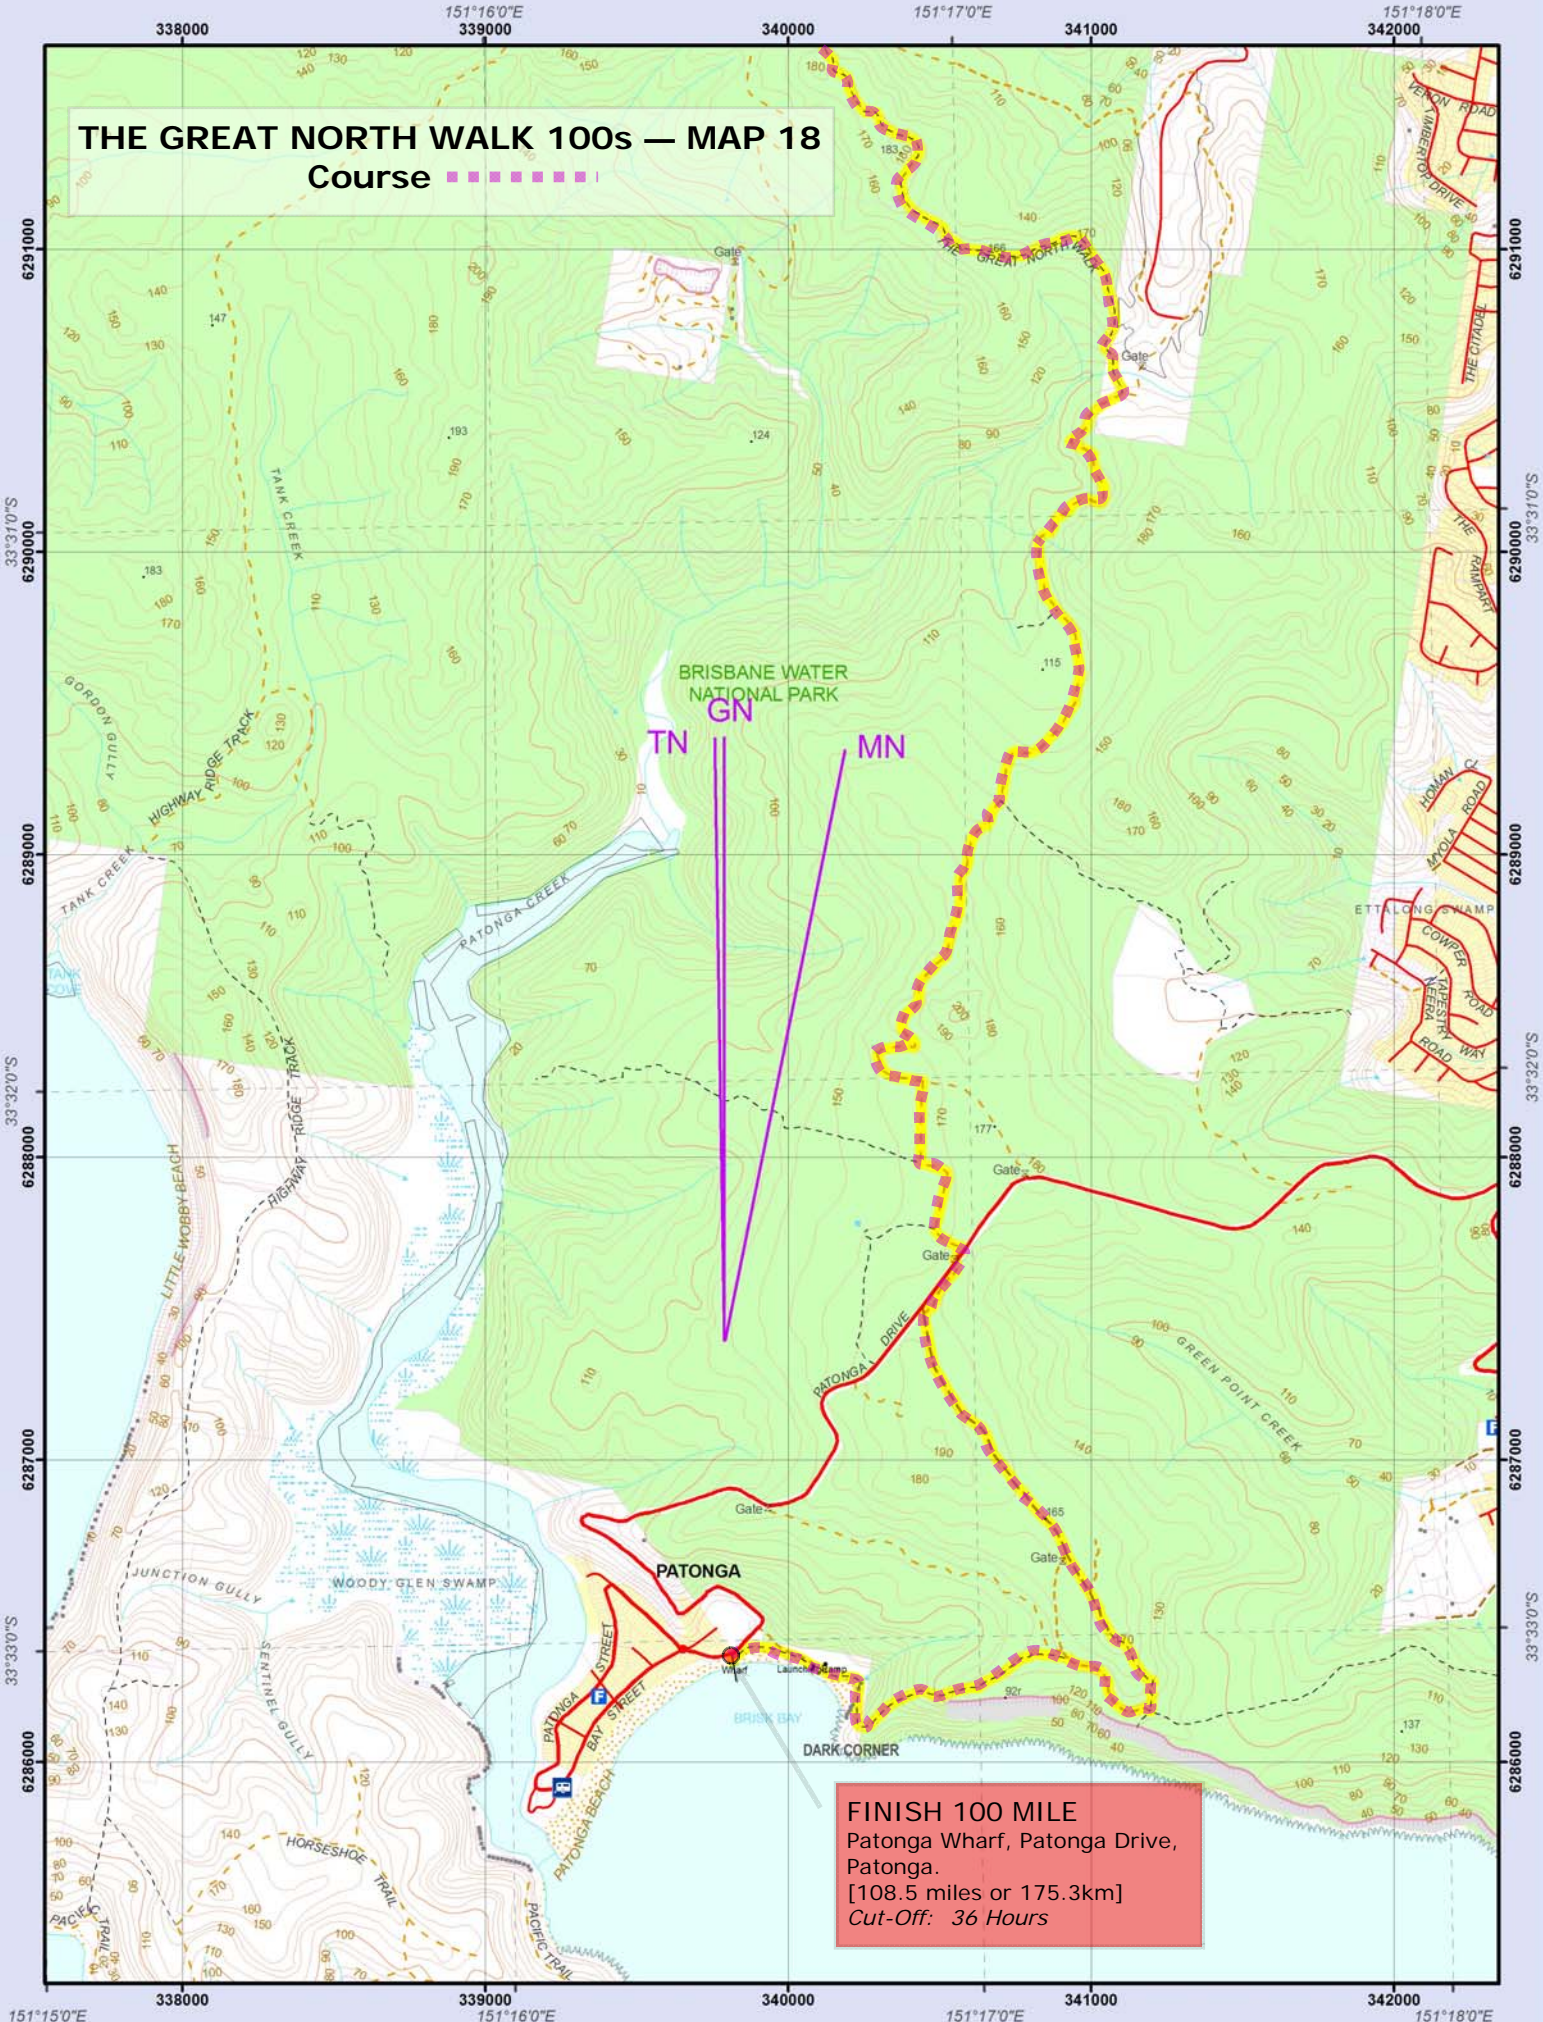

THE GREAT NORTH WALK 100s — MAP 18

Course

Course

Legend	
	Major Road, Sealed Surface
	Major Road, Unsealed Surface
	Secondary Road, Sealed Surface
	Secondary Road, Unsealed Surface
	Local Road, Sealed Surface
	Local Road, Unsealed Surface
	Minor Road, Sealed Surface
	Minor Road, Unsealed Surface
	Vehicular Track
	Four Wheel Drive Track
	Walking Trail
	Great North Walk

Great North Walk
Map 18

0 250 500 750 1,000
Metres